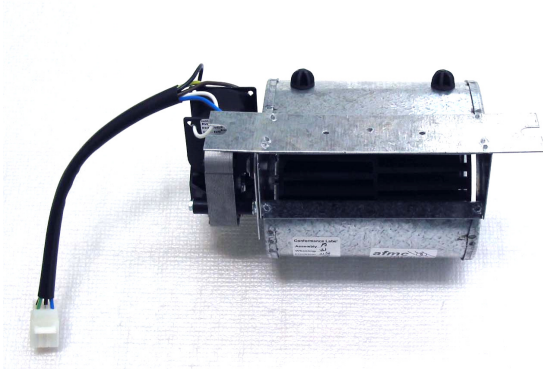

Part #	Details	Models
46CFFB12629104 (8070)	3 speed Single Barrel	Settler C500 Ranch C500
FB-126-291-04		
SIZE: 143mm X 50mm AIR OUTLET