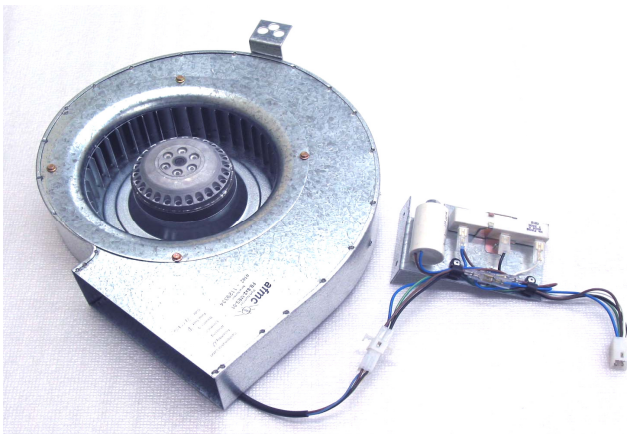

**FB-424-K11-02**  
**SIDE VIEW: 225mm W X 200mm H**  
**AIR OUTLET: 205mm W X 70 H**

**FANS**

<b>Part #</b>	<b>Details</b>	<b>Models</b>
46CFFD12609301 (8028)	3 speed Spring Mount	Series 4&5 (500/600/PPI)
<b>FD-126-302-01</b>		
<b>SIZE: 390mm X 50mm -126mm FAN BLADE</b>		

<b>Part #</b>	<b>Details</b>	<b>Models</b>
46CFFB12629104 (8070)	3 speed Single Barrel	Settler C500 Ranch C500
<b>FB-126-291-04</b>		
<b>SIZE: 143mm X 50mm AIR OUTLET</b>		

<b>Part #</b>	<b>Details</b>	<b>Models</b>
FSA-02SOP3025 (3025)	3 Speed Fan	Series 4/5/6/7/8 (1500 / I & C600)
023010 (3010)	Speed Control	Series 4/5/6/7/8