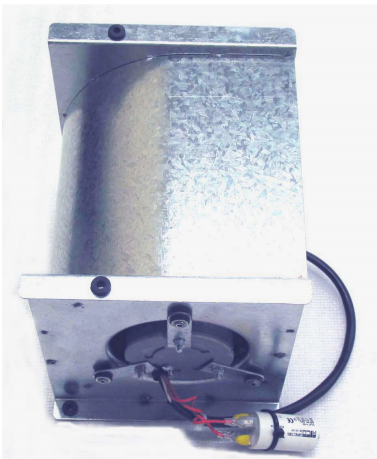

Part #   **Details**   **Models**
46CFFB424K1102 (8030) 3 Speed   (PPC600)
                                         Single Barrel   (Bolt On)

FB-424-K11-02
SIDE VIEW: 225mm W X 200mm H
AIR OUTLET: 205mm W X 70 H