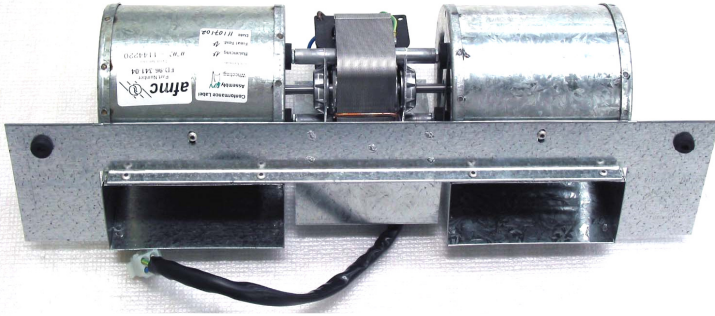

**SECONDARY BURN BARS**

***ROUND (S/S) (OLD MODEL)***

<b>Part #</b>	<b>Size</b>	<b>Models</b>
FSI-01S3600BB (8050)	552mm	Large Series 2/3 (600)

**Customer will have to cut to size for 500 model**

**Blank Side faces up**

***SQUARE***

<b>Part #</b>	<b>Size</b>	<b>Models</b>
FSI-01S4500BB (8051)	468mm	Small Series 4/5 (500/ROYALE)
FSI-01S4600BB (8052)	598mm	Large Series 4/5/6/ (600)

**FANS**

**OLD MODELS**

**Part #**                      **Details**                      **Models**  
 46CFFD9634104 (8066) 2 Speed Bolt On Series1/2&3  
**FD-96-341-04**  
**SIZE: 335mm X 50mm- 126mm FAN BLADE**

**Part #**                      **Details**                      **Models**  
 46CFFD9634105 (8067) 2 Speed                      Series1/2&3  
    Spring Mount                      ROYALE  
**FD-96-341-05**  
**SIZE: 335mm X 50mm AIR OUTLET**