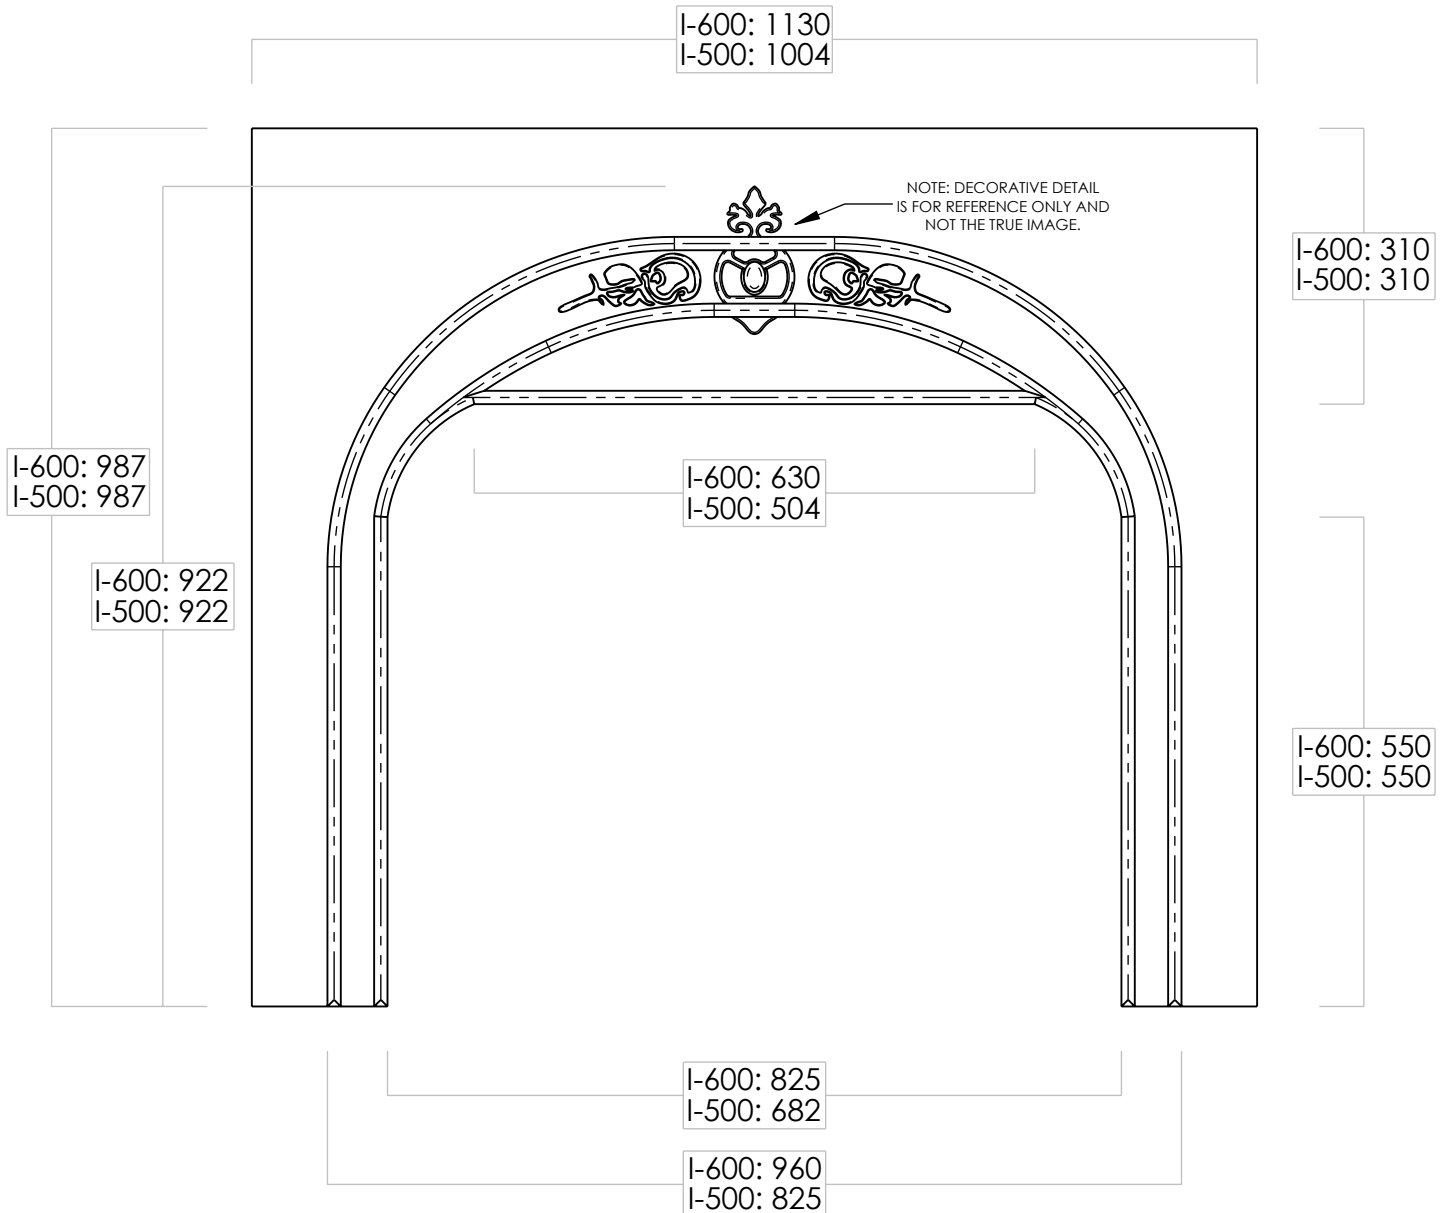

# CAST IRON FASCIA

AVAILABLE IN MATT BLACK FINISH

NOTE: ALL DIMENSIONS ARE IN MILLIMETERS.

Keeping Australia Warm