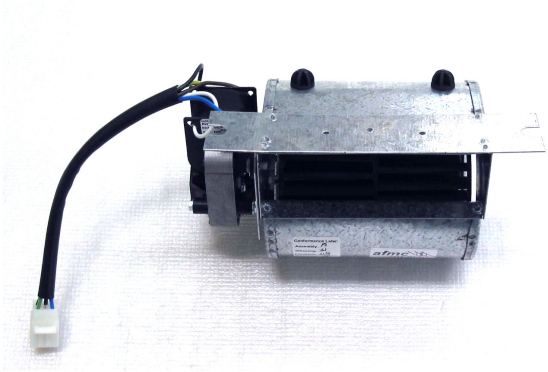

Blank Side faces up

SQUARE

Part #	Size	Models
FSI-01S4500BB (8051)	468mm	Small Series 4/5/6/7/8 (500/ROYALE)
FSI-01S4600BB (8052)	598mm	Large Series 4/5/6/7/8 (600)

FANS

OLD MODELS

Part # **Details** **Models**
 46CFFD9634104 (8066) 2 Speed Bolt On Series1/2&3
FD-96-341-04
SIZE: 335mm X 50mm- 126mm FAN BLADE

Part # **Details** **Models**
 46CFFD9634105 (8067) 2 Speed Series1/2&3
 Spring Mount ROYALE
FD-96-341-05
SIZE: 335mm X 50mm AIR OUTLET

CURRENT MODELS

Part # **Details** **Models**
 46CFFB424K1102 (8030) 3 Speed (PPC600)
 Single Barrel (Bolt On)
FB-424-K11-02
SIDE VIEW: 225mm W X 200mm H
AIR OUTLET: 205mm W X 70 H

FANS

Part #	Details	Models
46CFFD12609301 (8028)	3 speed Spring Mount	Series 4&5 (500/600/PPI)
FD-126-302-01		
SIZE: 390mm X 50mm -126mm FAN BLADE		

Part #	Details	Models
46CFFB12629104 (8070)	3 speed Single Barrel	Settler C500 Ranch C500
FB-126-291-04		
SIZE: 143mm X 50mm AIR OUTLET		