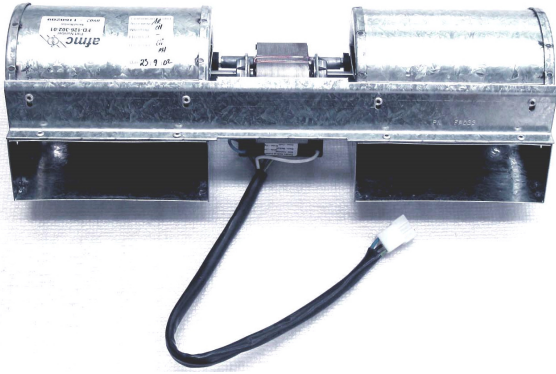

Blank Side faces up

SQUARE

Part #	Size	Models
FSI-01S4500BB (8051)	468mm	Small Series 4/5/6/7/8 (500/ROYALE)
FSI-01S4600BB (8052)	598mm	Large Series 4/5/6/7/8 (600)

FANS

OLD MODELS

Part # **Details** **Models**
 46CFFD9634104 (8066) 2 Speed Bolt On Series1/2&3
FD-96-341-04
SIZE: 335mm X 50mm- 126mm FAN BLADE

Part # **Details** **Models**
 46CFFD9634105 (8067) 2 Speed Series1/2&3
 Spring Mount ROYALE
FD-96-341-05
SIZE: 335mm X 50mm AIR OUTLET

CURRENT MODELS

Part # **Details** **Models**
 46CFFB424K1102 (8030) 3 Speed (PPC600)
 Single Barrel (Bolt On)
FB-424-K11-02
SIDE VIEW: 225mm W X 200mm H
AIR OUTLET: 205mm W X 70 H

FANS

Part #	Details	Models
46CFFD12609301 (8028)	3 speed Spring Mount	Series 4&5 (500/600/PPI)
FD-126-302-01		
SIZE: 390mm X 50mm -126mm FAN BLADE		

Part #	Details	Models
46CFFB12629104 (8070)	3 speed Single Barrel	Settler C500 Ranch C500
FB-126-291-04		
SIZE: 143mm X 50mm AIR OUTLET		