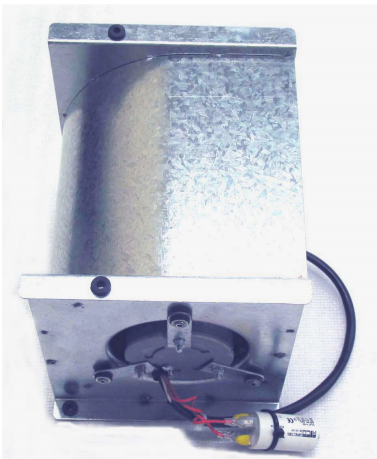

Blank Side faces up

SQUARE

Part #	Size	Models
FSI-01S4500BB (8051)	468mm	Small Series 4/5/6/7/8 (500/ROYALE)
FSI-01S4600BB (8052)	598mm	Large Series 4/5/6/7/8 (600)

FANS

OLD MODELS

Part # **Details** **Models**
 46CFFD9634104 (8066) 2 Speed Bolt On Series1/2&3
FD-96-341-04
SIZE: 335mm X 50mm- 126mm FAN BLADE

Part # **Details** **Models**
 46CFFD9634105 (8067) 2 Speed Series1/2&3
 Spring Mount ROYALE
FD-96-341-05
SIZE: 335mm X 50mm AIR OUTLET

CURRENT MODELS

Part # **Details** **Models**
 46CFFB424K1102 (8030) 3 Speed (PPC600)
 Single Barrel (Bolt On)
FB-424-K11-02
SIDE VIEW: 225mm W X 200mm H
AIR OUTLET: 205mm W X 70 H