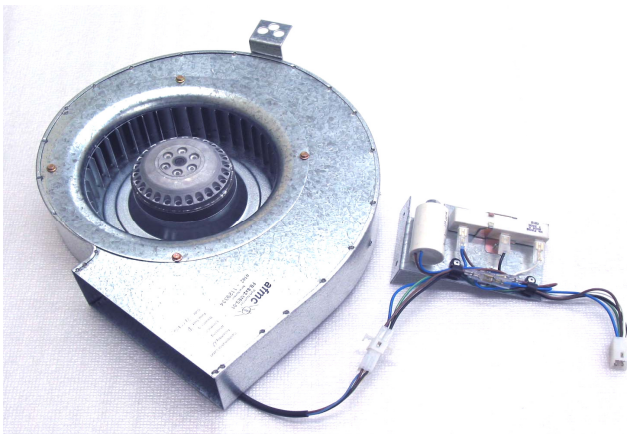

Blank Side faces up

SQUARE

Part #	Size	Models
FSI-01S4500BB (8051)	468mm	Small Series 4/5/6/7/8 (500/ROYALE)
FSI-01S4600BB (8052)	598mm	Large Series 4/5/6/7/8 (600)

FANS

OLD MODELS

Part # **Details** **Models**
 46CFFD9634104 (8066) 2 Speed Bolt On Series1/2&3
FD-96-341-04
SIZE: 335mm X 50mm- 126mm FAN BLADE

Part # **Details** **Models**
 46CFFD9634105 (8067) 2 Speed Series1/2&3
 Spring Mount ROYALE
FD-96-341-05
SIZE: 335mm X 50mm AIR OUTLET

CURRENT MODELS

Part # **Details** **Models**
 46CFFB424K1102 (8030) 3 Speed (PPC600)
 Single Barrel (Bolt On)
FB-424-K11-02
SIDE VIEW: 225mm W X 200mm H
AIR OUTLET: 205mm W X 70 H

FANS

Part #	Details	Models
46CFFD12609301 (8028)	3 speed Spring Mount	Series 4&5 (500/600/PPI)
FD-126-302-01		
SIZE: 390mm X 50mm -126mm FAN BLADE		

Part #	Details	Models
46CFFB12629104 (8070)	3 speed Single Barrel	Settler C500 Ranch C500
FB-126-291-04		
SIZE: 143mm X 50mm AIR OUTLET		