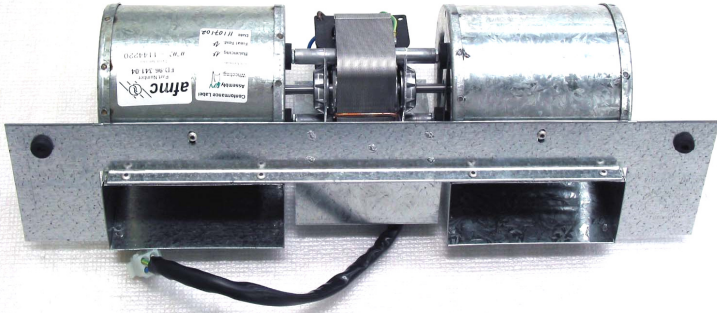

Blank Side faces up

SQUARE

Part #	Size	Models
FSI-01S4500BB (8051)	468mm	Small Series 4/5/6/7/8 (500/ROYALE)
FSI-01S4600BB (8052)	598mm	Large Series 4/5/6/7/8 (600)

FANS

OLD MODELS

Part # **Details** **Models**
 46CFFD9634104 (8066) 2 Speed Bolt On Series1/2&3
FD-96-341-04
SIZE: 335mm X 50mm- 126mm FAN BLADE

Part # **Details** **Models**
 46CFFD9634105 (8067) 2 Speed Series1/2&3
 Spring Mount ROYALE
FD-96-341-05
SIZE: 335mm X 50mm AIR OUTLET

CURRENT MODELS

Part # **Details** **Models**
 46CFFB424K1102 (8030) 3 Speed (PPC600)
 Single Barrel (Bolt On)
FB-424-K11-02
SIDE VIEW: 225mm W X 200mm H
AIR OUTLET: 205mm W X 70 H