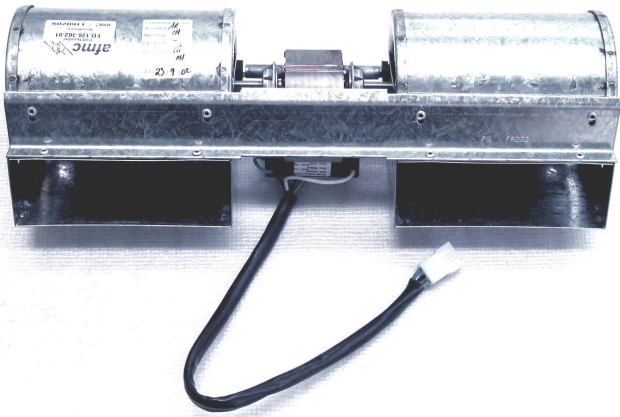

Blank Side faces up

SQUARE

Part #	Size	Models
FSI-01S4500BB (8051)	468mm	Small Series 4/5/6/7/8 (500/ROYALE)
FSI-01S4600BB (8052)	598mm	Large Series 4/5/6/7/8 (600)

FANS

OLD MODELS

Part # **Details** **Models**
 46CFFD9634104 (8066) 2 Speed Bolt On Series1/2&3
FD-96-341-04
SIZE: 335mm X 50mm- 126mm FAN BLADE

Part # **Details** **Models**
 46CFFD9634105 (8067) 2 Speed Series1/2&3
 Spring Mount ROYALE
FD-96-341-05
SIZE: 335mm X 50mm AIR OUTLET

CURRENT MODELS

Part # **Details** **Models**
 46CFFB424K1102 (8030) 3 Speed (PPC600)
 Single Barrel (Bolt On)
FB-424-K11-02
SIDE VIEW: 225mm W X 200mm H
AIR OUTLET: 205mm W X 70 H